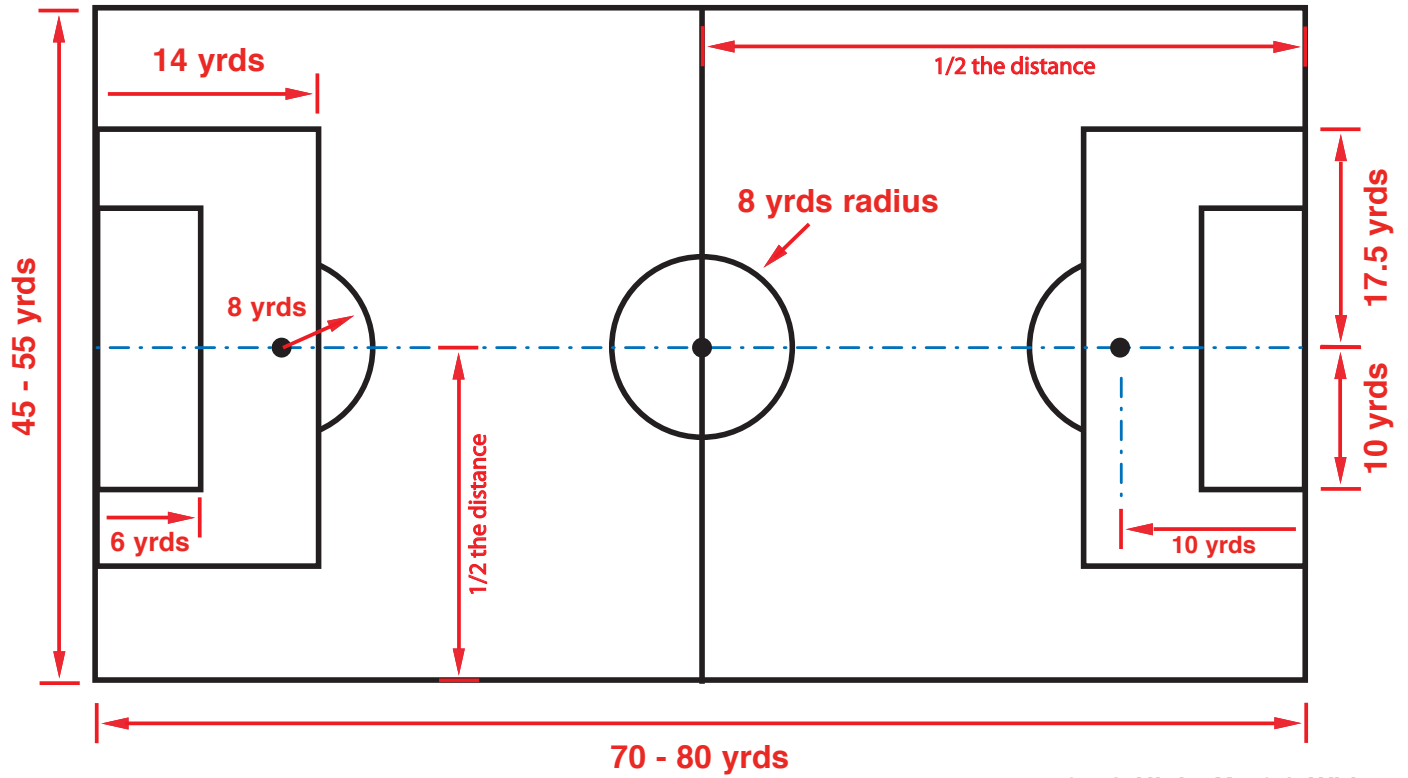

LEVEL 1

Goal Size - 4.5 ft High X 9 ft Wide

LEVEL 2

Goal Size - 6.5 ft High X 12 ft Wide

LEVEL 3

Goal Size - 6.5 ft High X 18 ft Wide

LEVEL 4

Goal Size - 8 ft High X 24 ft Wide