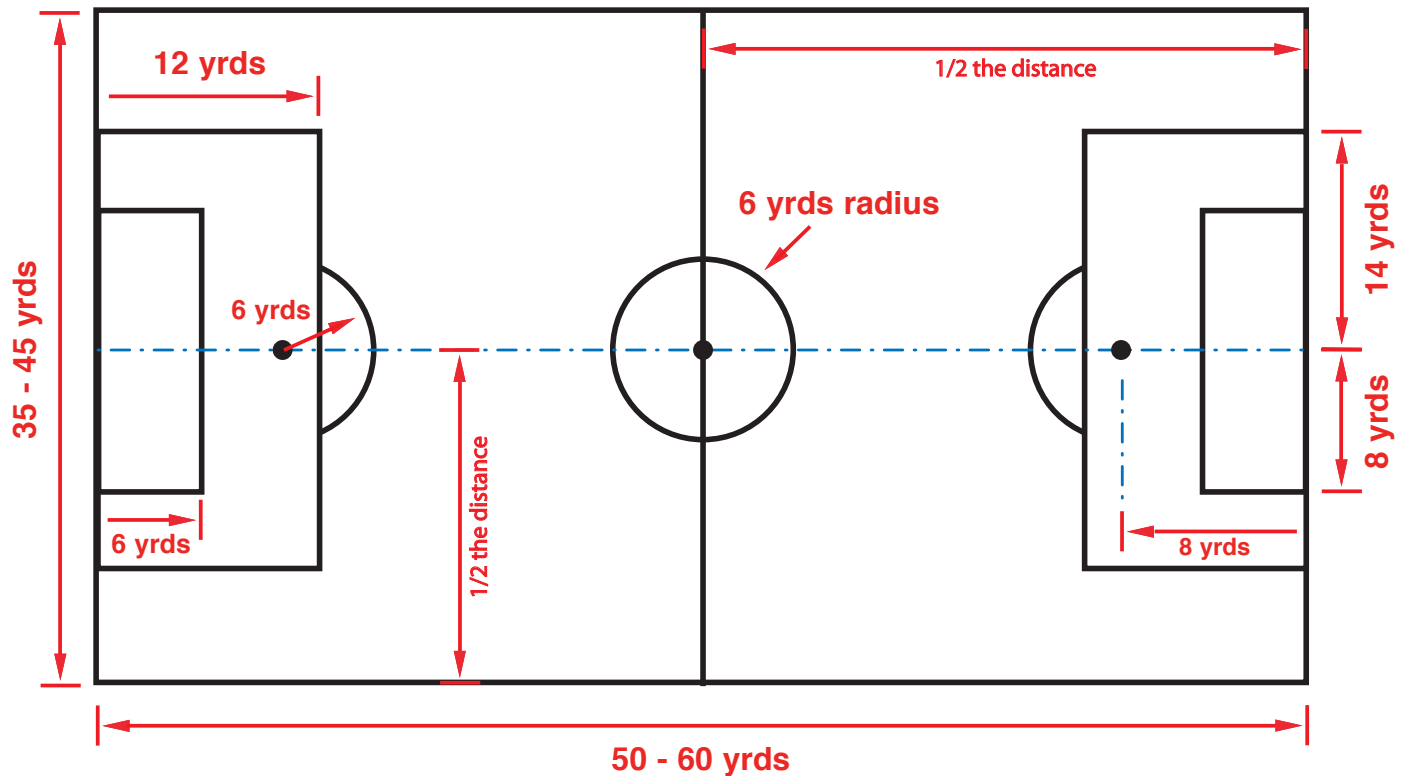

LEVEL 1

Goal Size - 4.5 ft High X 9 ft Wide

LEVEL 2

Goal Size - 6.5 ft High X 12 ft Wide

LEVEL 3

Goal Size - 6.5 ft High X 18 ft Wide

LEVEL 4

Goal Size - 8 ft High X 24 ft Wide