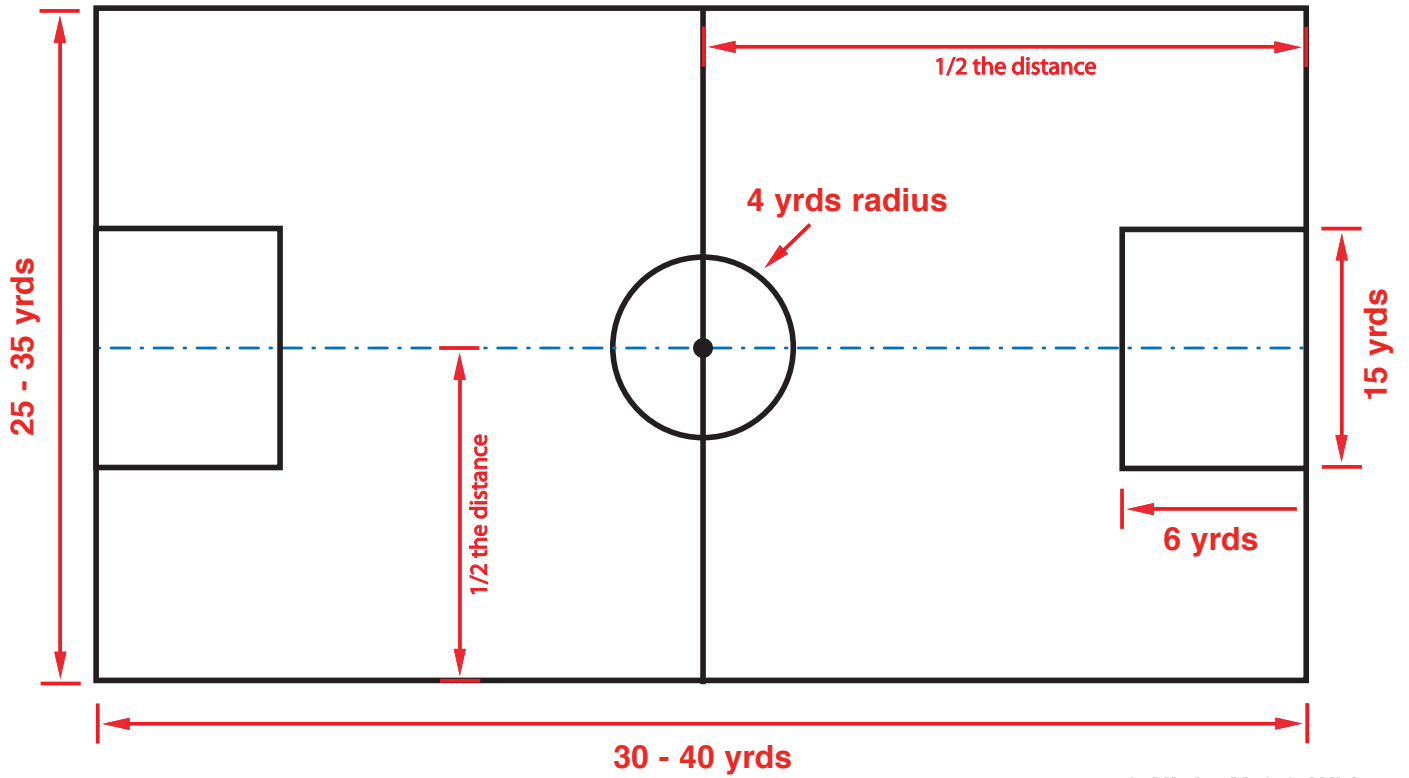

LEVEL 1

Goal Size - 4.5 ft High X 9 ft Wide

LEVEL 2

Goal Size - 6.5 ft High X 12 ft Wide

LEVEL 3

Goal Size - 6.5 ft High X 18 ft Wide

LEVEL 4

Goal Size - 8 ft High X 24 ft Wide