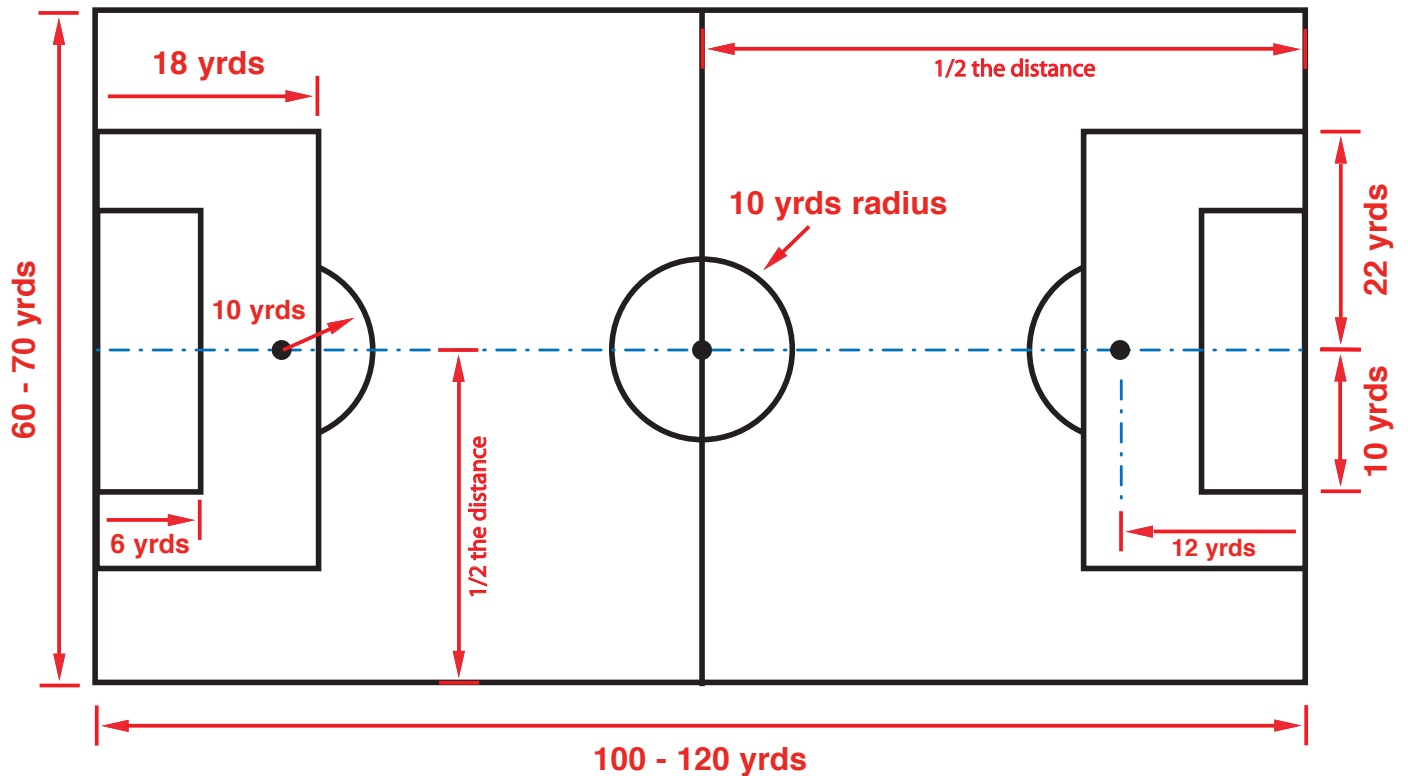

LEVEL 1

Goal Size - 4.5 ft High X 9 ft Wide

LEVEL 2

Goal Size - 6.5 ft High X 12 ft Wide

LEVEL 3

Goal Size - 6.5 ft High X 18 ft Wide

LEVEL 4

Goal Size - 8 ft High X 24 ft Wide