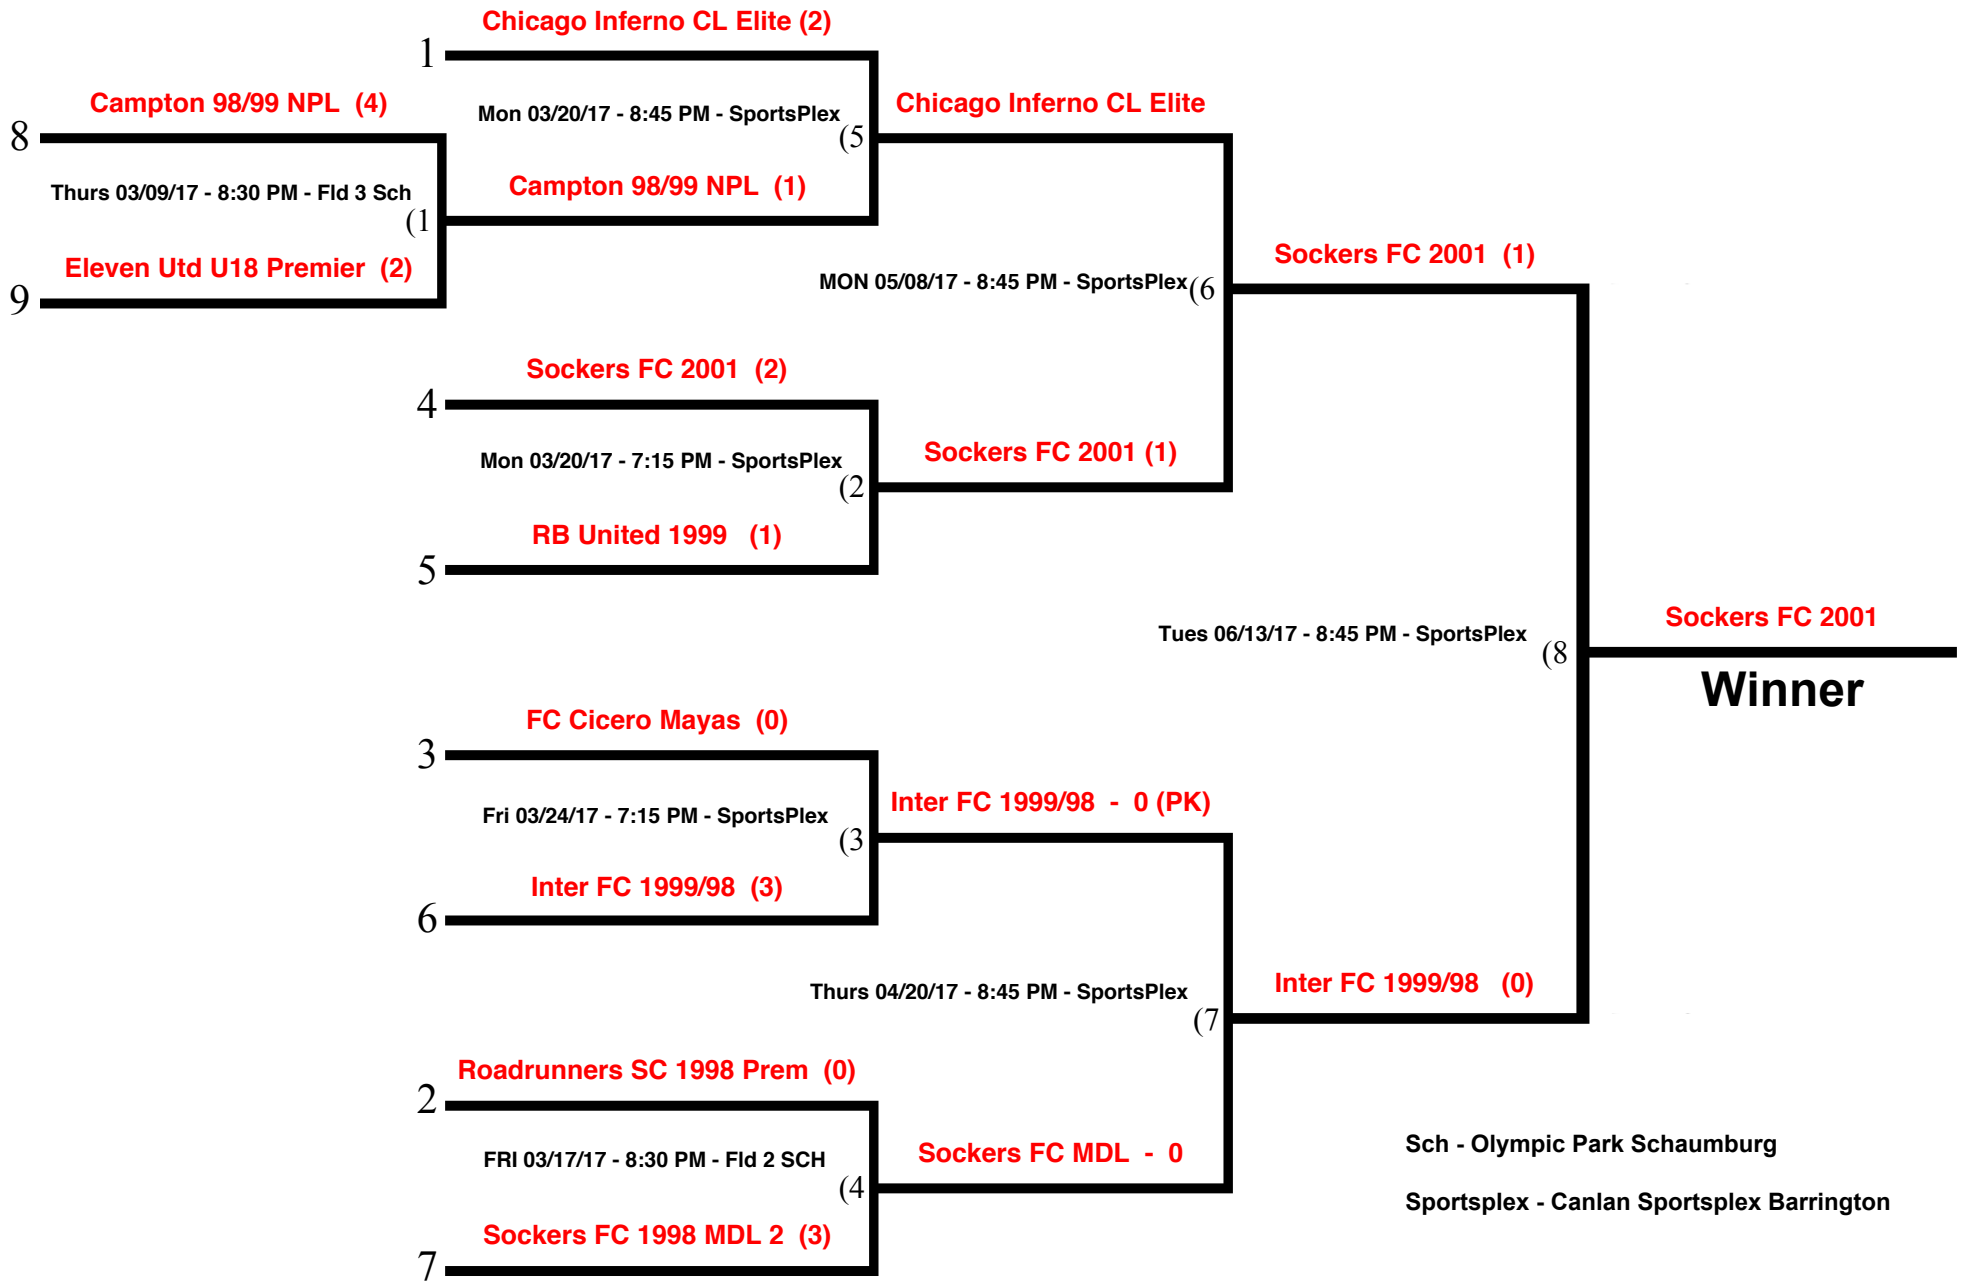

NISL Premier Cup 2017 - 1998/1999 Premier 1B - Schaumburg & Barrington Sportsplex

Sch - Olympic Park Schaumburg
Sportsplex - Canlan Sportsplex Barrington