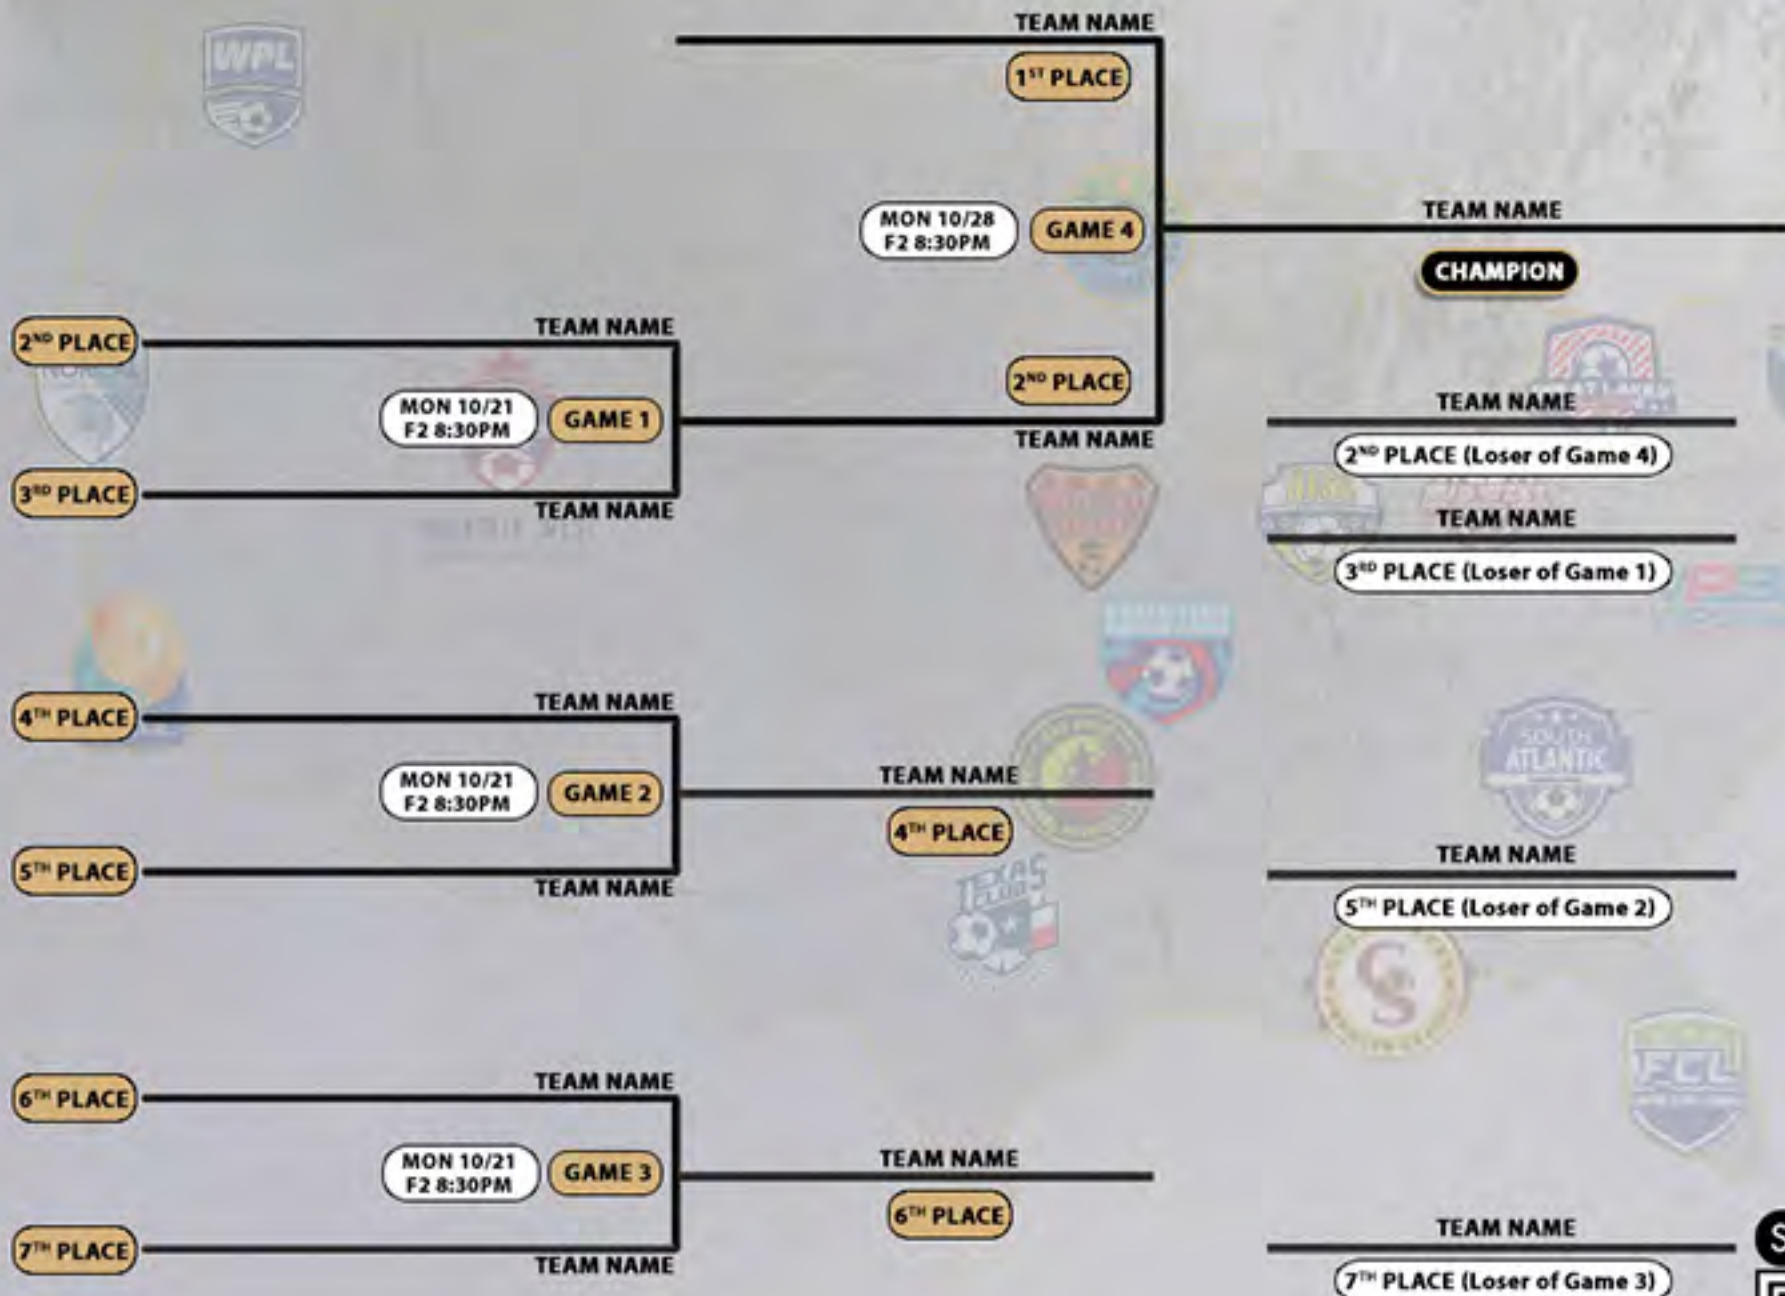

7 TEAMS

(7 GAMES, SEASON STARTS FRI 9/6/24.)
CHAMPIONSHIP BRACKET

SCHEDULES

SCAN ME

GOLD BLOODED

NORTHERNILLINOISSOCCERLEAGUE.COM