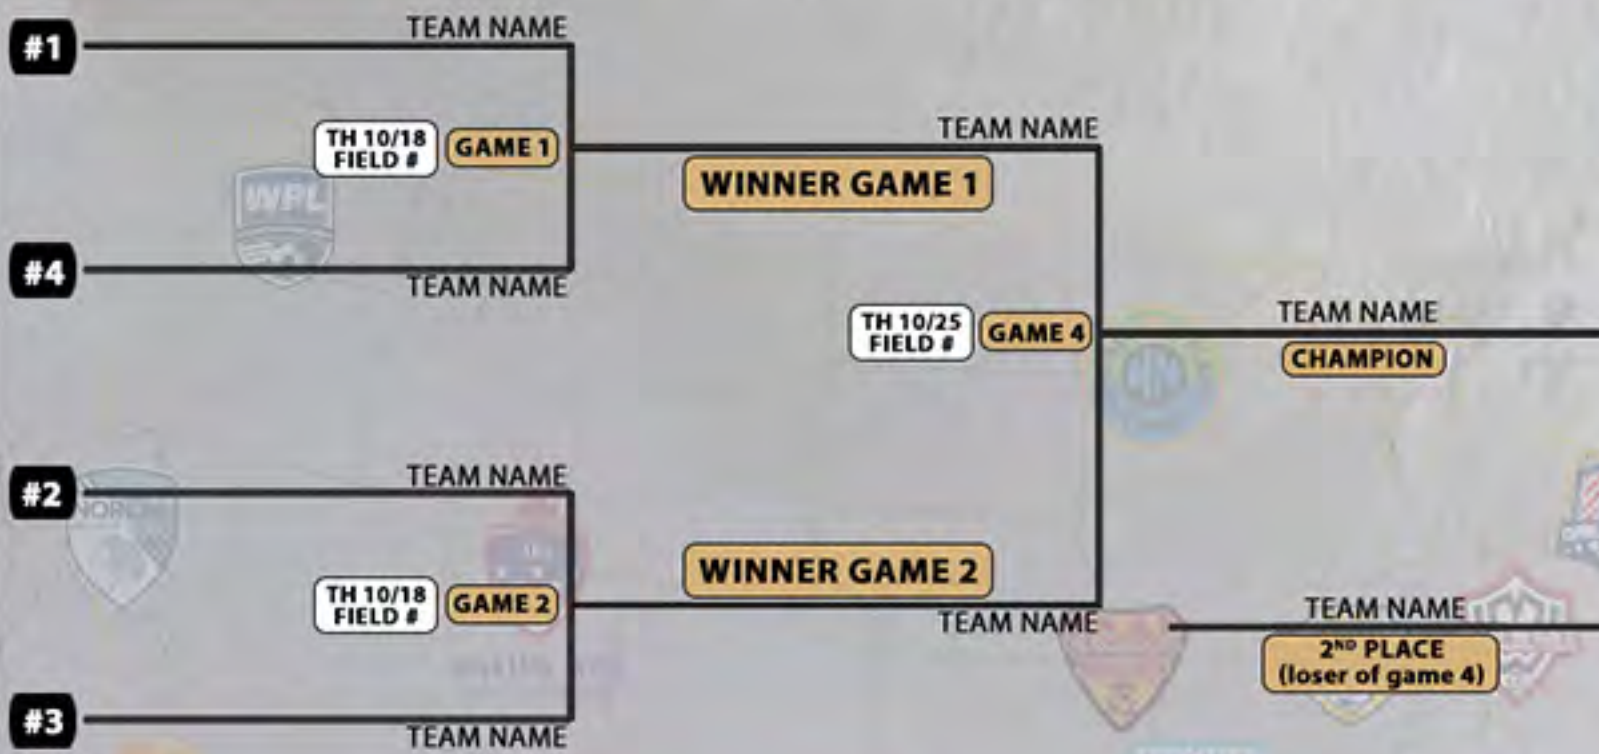

**5TH - 6TH TEAMS
GROUP PLAY**
10/18 #5TH vs #6TH
 TEAM #5TH - TIME - TBA
 TEAM #6TH - TIME - TBA

3RD & 4TH PLACE BRACKET

SCHEDULES

SCAN ME

GOLD BLOODED

NORTHERNILLINOISSOCCERLEAGUE.COM

NATIONAL PREMIER LEAGUE