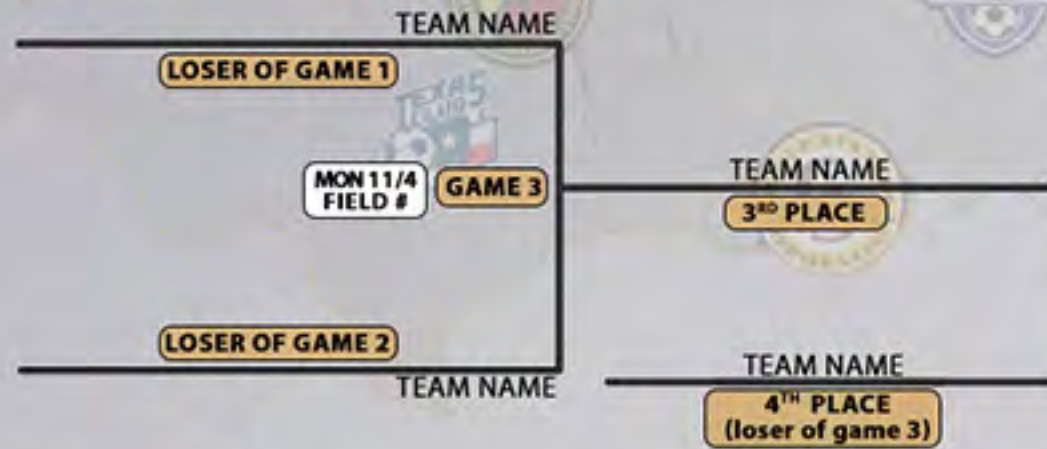

3RD & 4TH PLACE BRACKET

SCHEDULES

SCAN ME

GOLD BLOODED

NORTHERNILLINOISSOCCERLEAGUE.COM